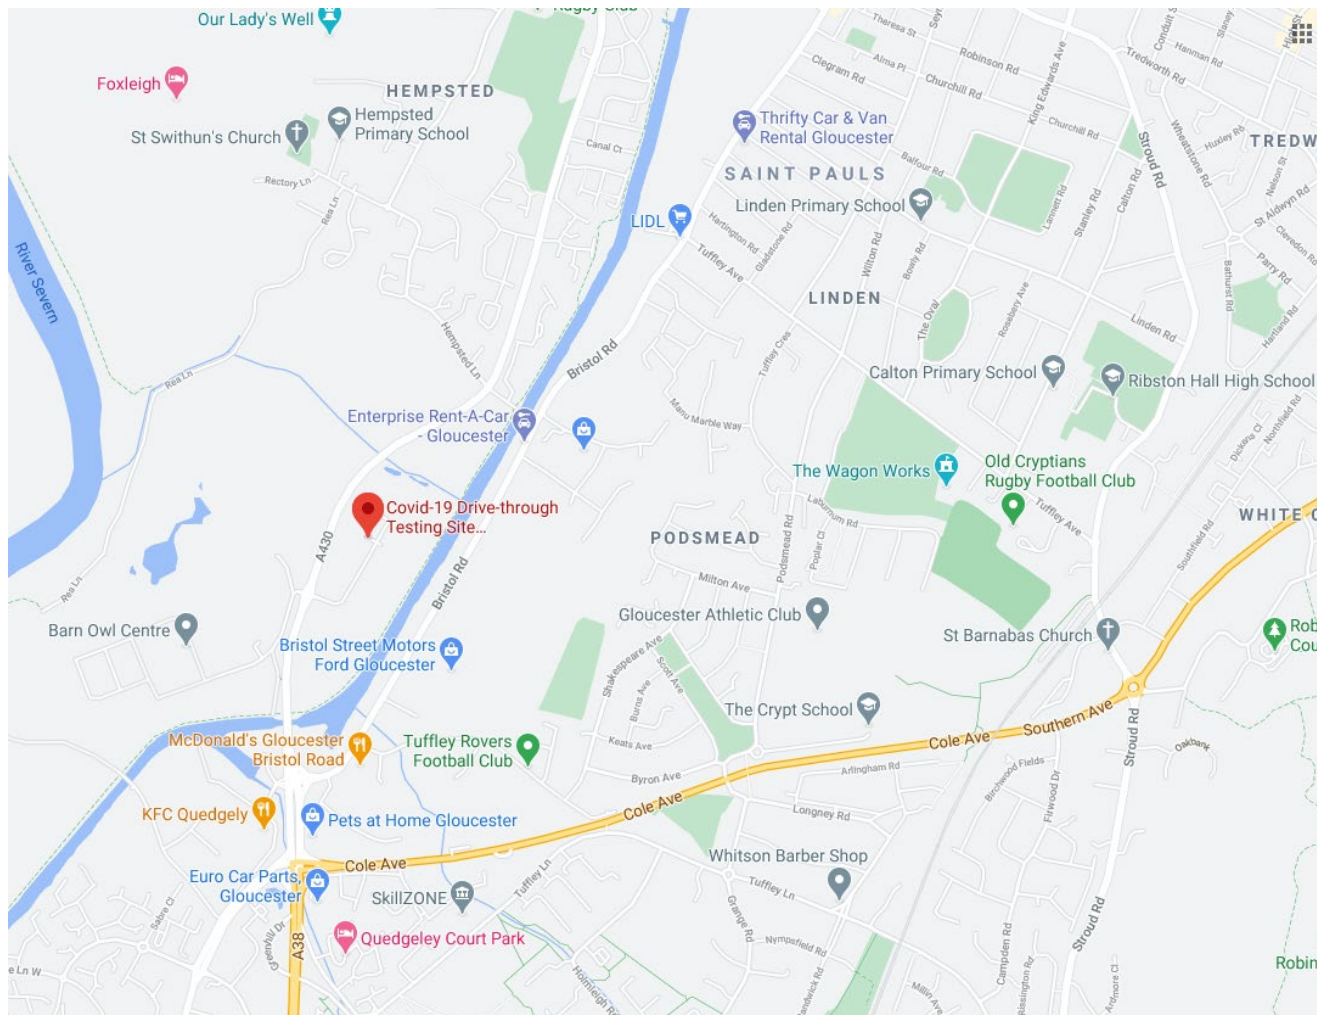

Covid Test Centre, Hempsted Meadows, Gloucester

Phone: 0300 303 2713

Opening Times: 8am – 8pm

Hempsted Meadows does not yet have its own postcode, the nearest available code is GL2 5LE.

From North, East and South

Junction 12 of the M5 has been converted to allow entry and exit in both directions & we suggest that this junction is used for all traffic approaching on the M5. Traffic coming from the East should also join the M5 and head to junction 12.

Leave M5 at Junction 12 and follow signs to Gloucester.

After a short stretch of dual carriageway follow signs to A38 / Gloucester at a roundabout with a McDonalds.& Spar petrol station.

After another short stretch of dual carriageway carry straight on at the roundabout.

After approximately 1.5 miles you will arrive at a major junction controlled by a double set of traffic lights. Carry straight through both sets of lights following signs for A40 Ross / Hempsted.

The road crosses the canal and at the 1st traffic lights after the bridge turn right into David Hook Way leading to Hempsted Meadows.

From the West

At the roundabout (west of Gloucester) where the A40 and A417 converge, follow signs to City Centre. At the 1st traffic lights turn right, signposted Bristol / Stroud / Quedgeley.