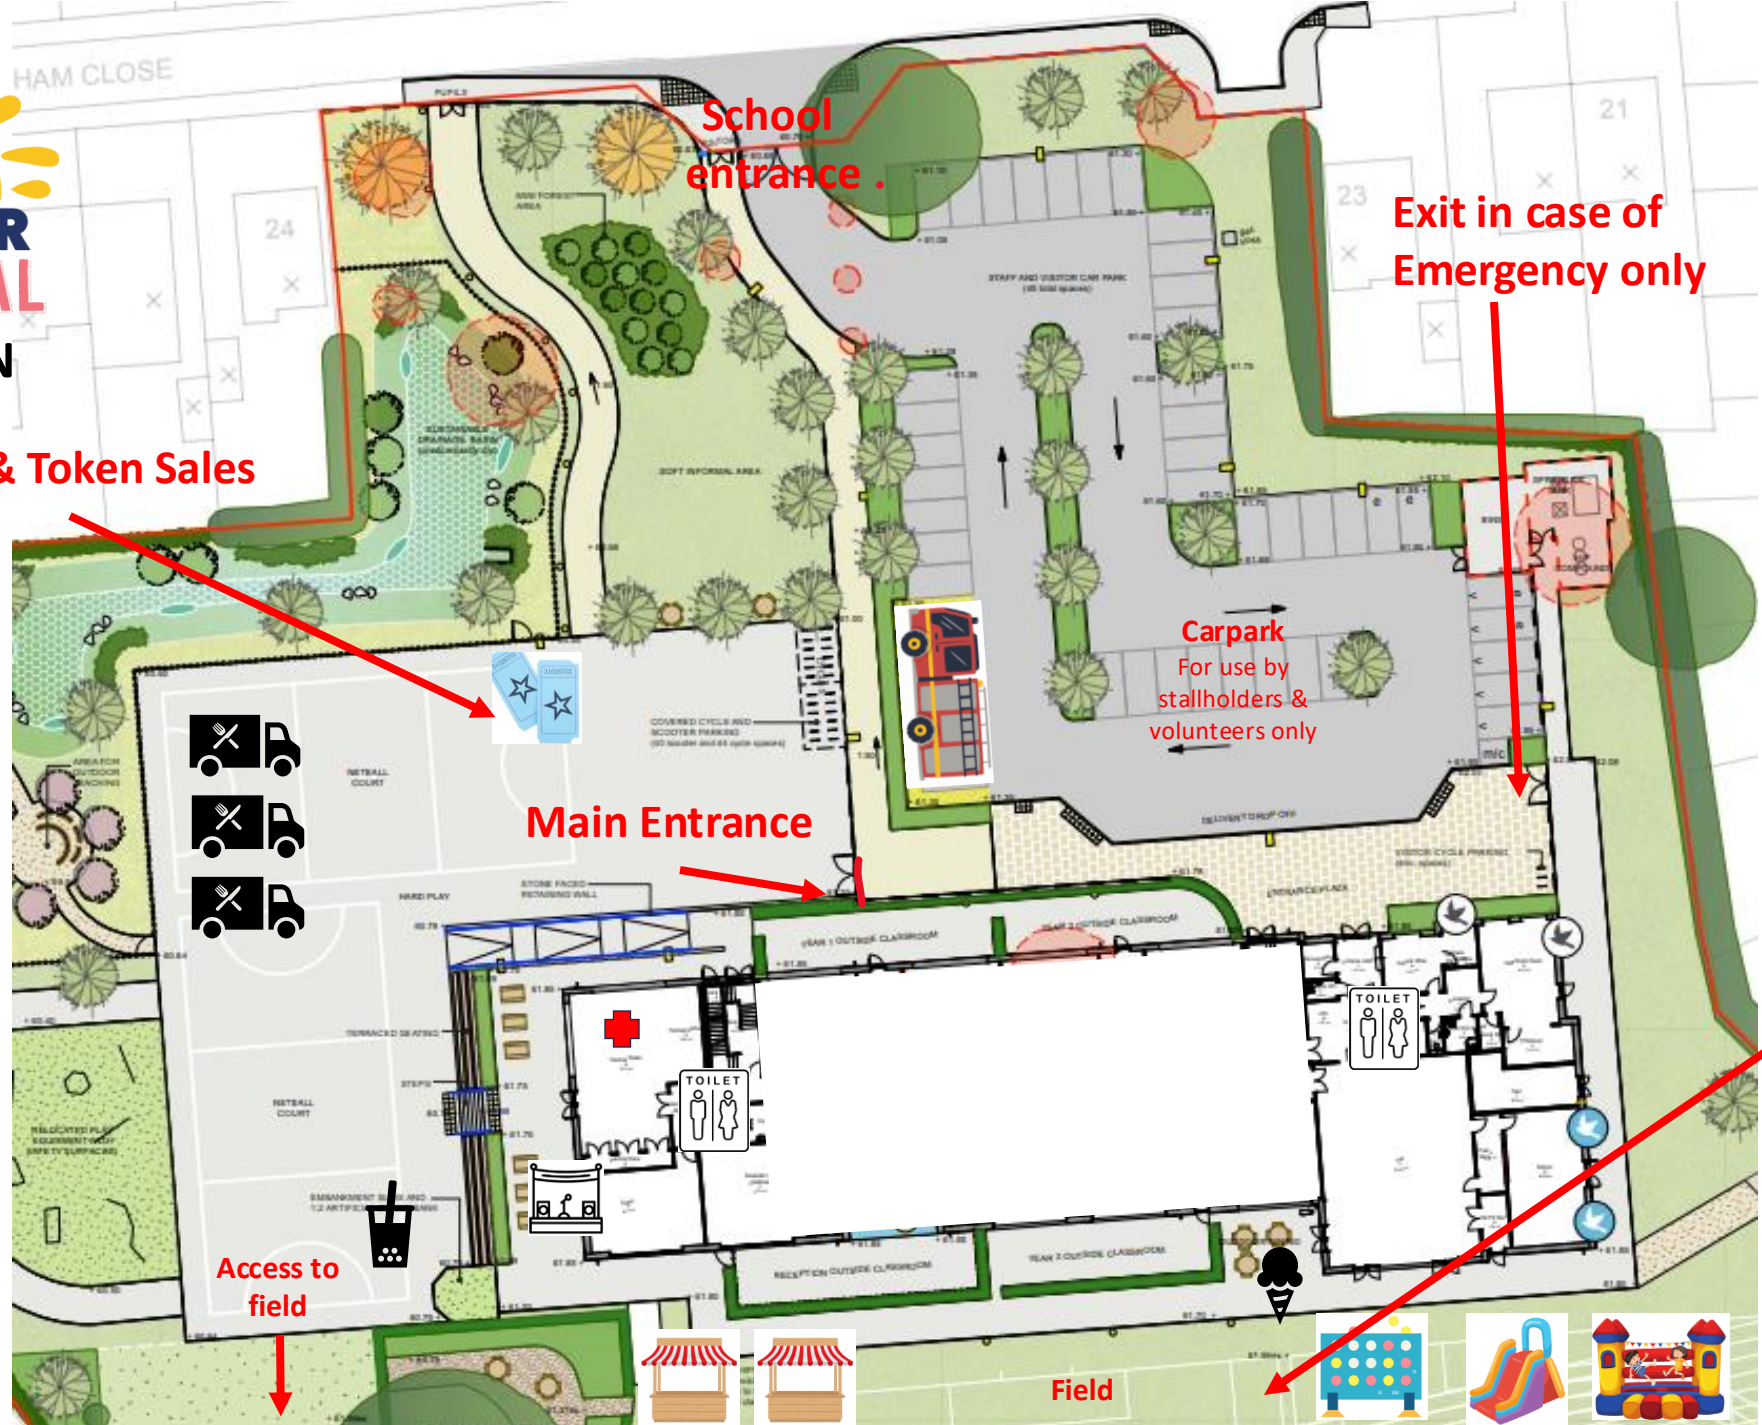

SUMMER FESTIVAL
SITE PLAN

Wristband & Token Sales

Main Entrance

Exit in case of Emergency only

Carpark
For use by stallholders & volunteers only

Access to field

Field

Key

-  Entertainment Arena
-  Food Court
-  Stalls
-  Ice Cream
-  Bar
-  Inflatables, Rodeo & Giant Games
-  Fire Engine
-  Toilets
-  First Aid & Lost Child Meeting Point

PTA & External Stalls, Inflatables, Dino Rodeo, Giant Games & Beat the Goalie will all be on the field.

Please bring your own chairs or picnic blankets as there is limited seating, and dispose of any rubbish in the bins provided.

Layout subject to change